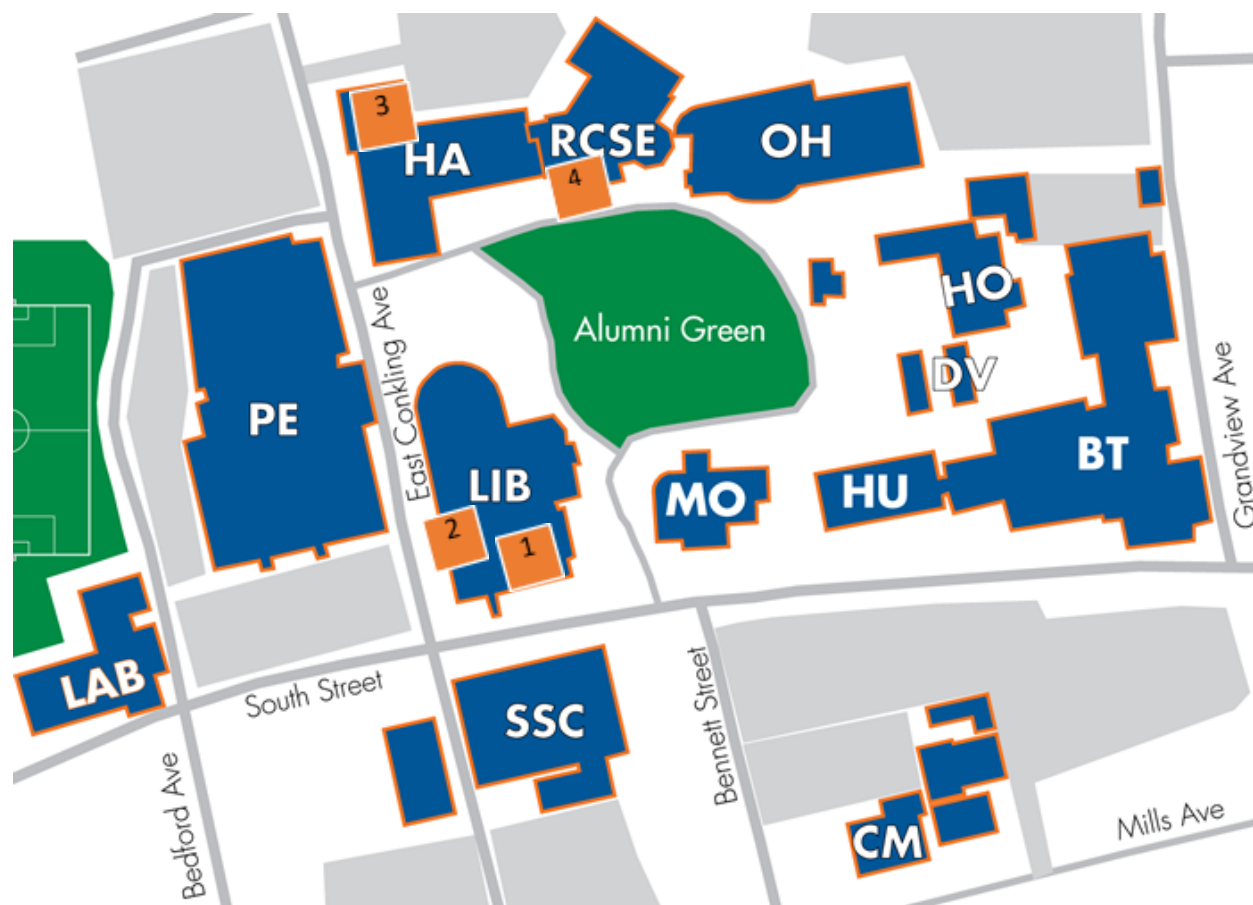

Center for Student Success & Skills Labs Locations

Middletown Campus

- | | | |
|----|----------------------------|----------|
| 1. | Center for Student Success | LIB 208 |
| 2. | Reading & Writing Center | LIB 213 |
| 3. | Math Lab | HA 309 |
| 4. | Bat Cavern | RCSE 306 |