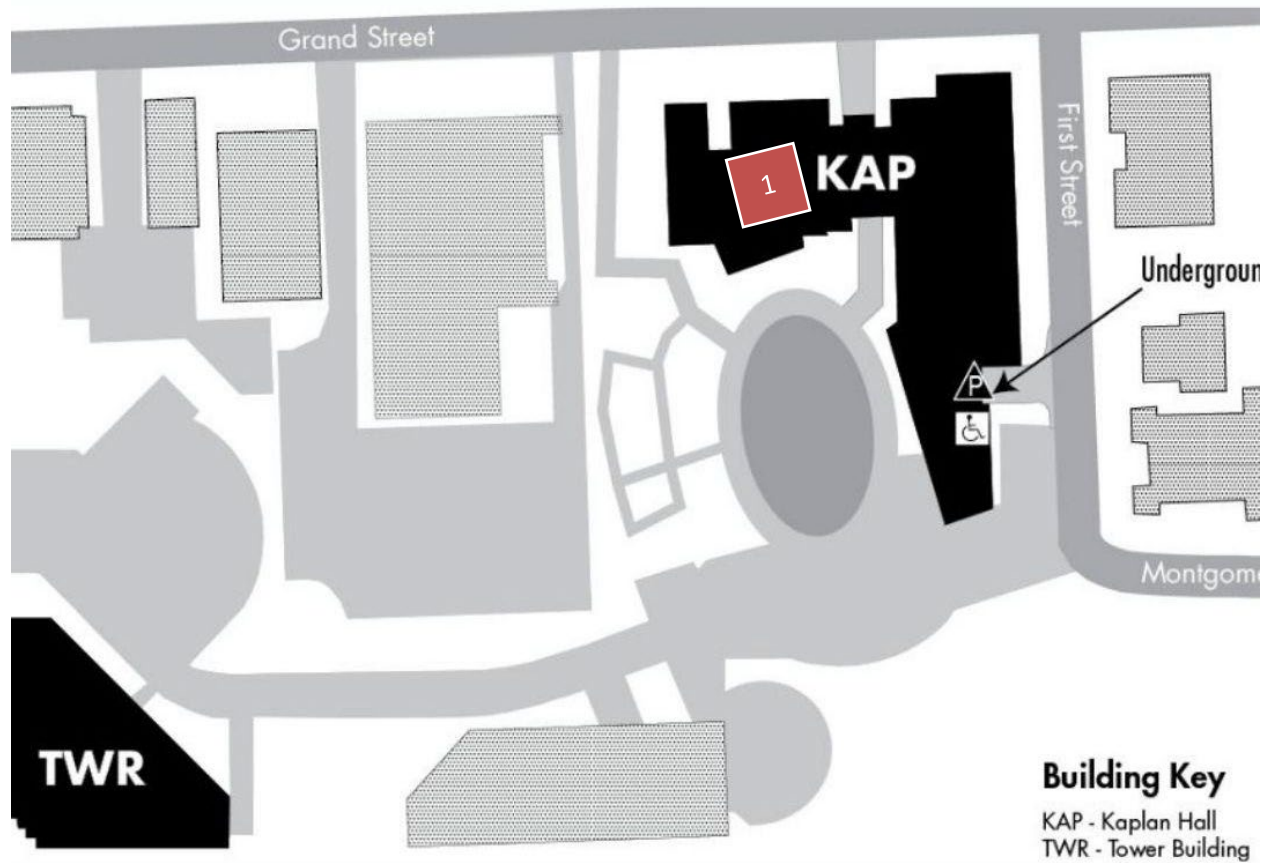

# Center for Student Success Location

## Newburgh Campus

1. Center for Student Success      KAP 220