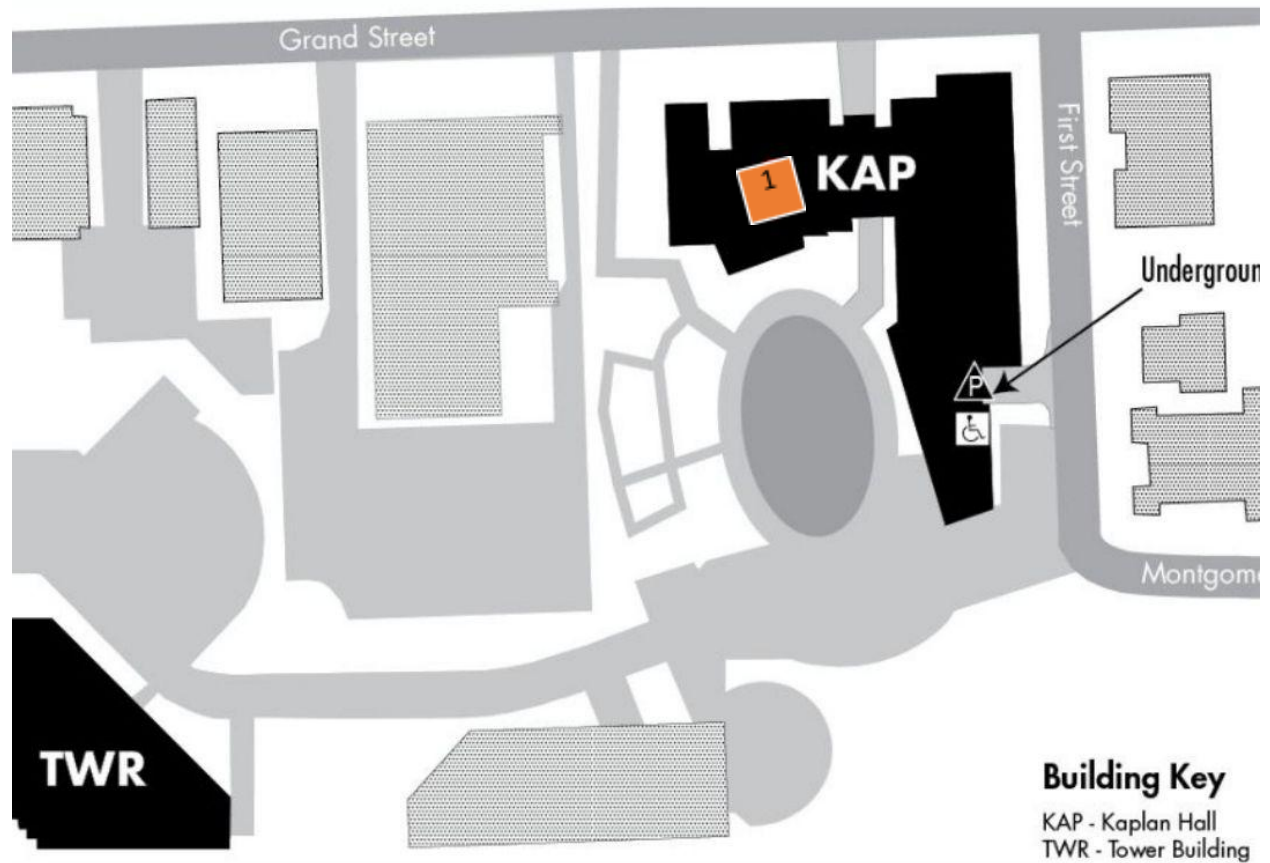

Center for Student Success Location

Newburgh Campus

1. Center for Student Success KAP 220