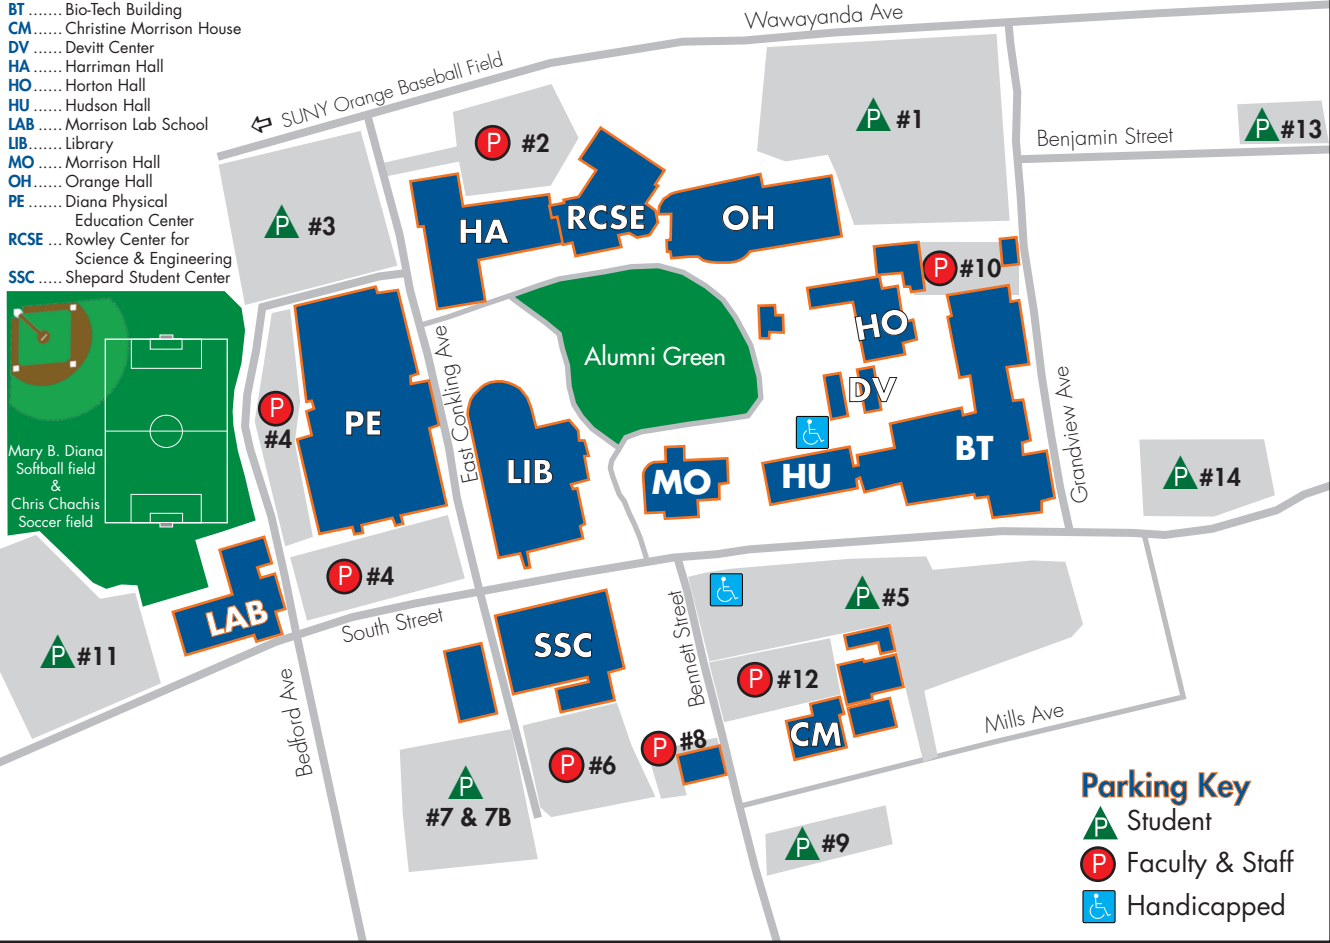

Building Key

- BT** Bio-Tech Building
- CM** Christine Morrison House
- DV** Devitt Center
- HA** Harriman Hall
- HO** Horton Hall
- HU** Hudson Hall
- LAB** Morrison Lab School
- LIB** Library
- MO** Morrison Hall
- OH** Orange Hall
- PE** Diana Physical Education Center
- RCSE** ... Rowley Center for Science & Engineering
- SSC** Shepard Student Center

Parking Key

-  Student
-  Faculty & Staff
-  Handicapped