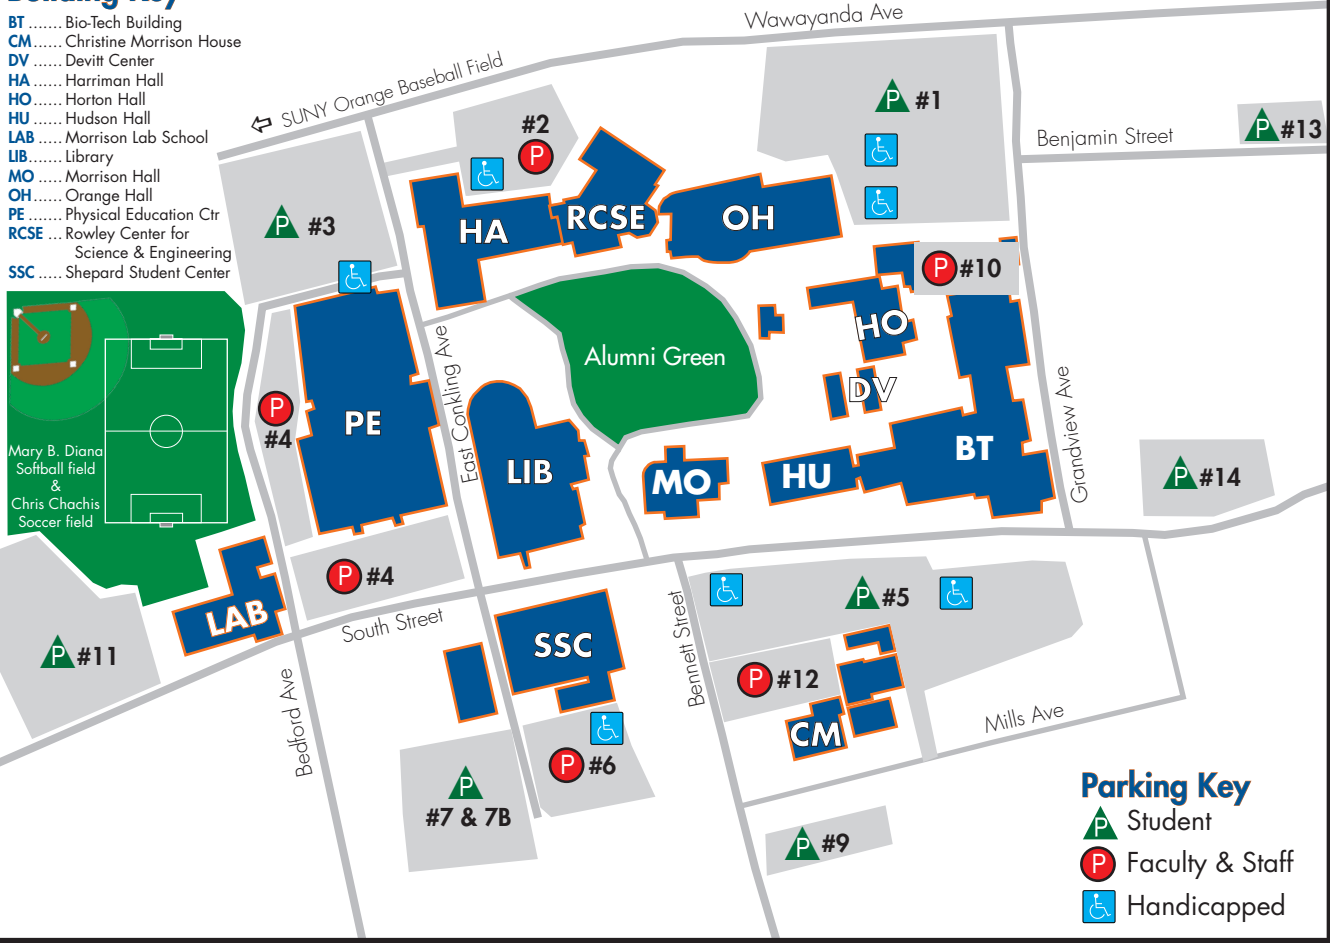

Building Key

- BT Bio-Tech Building
- CM Christine Morrison House
- DV Devitt Center
- HA Harriman Hall
- HO Horton Hall
- HU Hudson Hall
- LAB Morrison Lab School
- LIB Library
- MO Morrison Hall
- OH Orange Hall
- PE Physical Education Ctr
- RCSE Rowley Center for
Science & Engineering
- SSC Shepard Student Center

Parking Key

- Student
- Faculty & Staff
- Handicapped